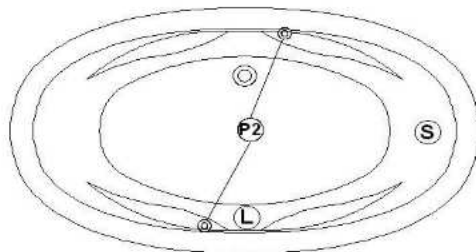

Options and installation

*accessories and decorative lines positions are approximative

Additional(s) note(s) :

Over-flow must be installed with flexible piping. If system, delivered with keypad not installed. Keypad not installed when ordered with remote control.

Legend					
(S)	Blower	(L)	Mood light	(C)	Keypad
(P1)	Pump	(P2)	Grab bar		
[X] Recommended faucets drilling location*		Deck cut-out line - - - - -			

Available models	
Model	Availability
Soaker alone	x
Confort Air™	
AeroMassage™	x
Super AeroMassage™	x
Dynamic Turbo™ (not available in the U.S.)	
Dynamic Turbo™ + AeroMassage™	
Dynamic Turbo™ + Super AeroMassage™	

Available recommended options	
Front skirt :	Included (Freestanding)
Recommended drain :	WOCOSB
Tiling flanges :	unavailable
Floating controller :	available

*It is possible that faucets may be installed elsewhere on the product. Verify, directly on the product, that there are no conflicting parts before drilling.

IMPORTANT NOTE : Specifications, dimensions and models are subject to change.

Visit our website <http://www.oceania-attitude.com> to access up-to-date dimensions and informations. In all cases, information on the website is the most up-to-date. Dimensions may vary slightly. To ensure proper fit, mesurements must be taken on the product directly.

Head office

591, avenue des Entreprises
Thetford Mines, Quebec
CANADA G6H 4B2

Phone numbers

No-charge : 1-877-332-4224
Fax : 1-866-460-4334

Internet

Web : <http://www.oceania-attitude.com>
Email : info@oceaniabaths.com