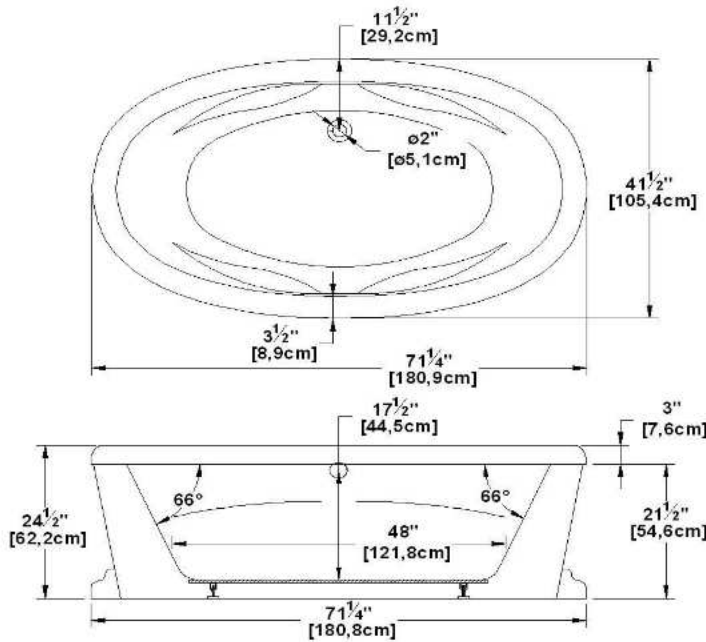

Legende with pedestal

Product code : **LE42PD**

Draft revision : **20121005092516**

External dimensions : **71" x 41,5" x 24" [180,3 cm x 105,4 cm x 61,0 cm]**

Serie : **freestand**

Seats : **2**

2012 catalog page : **27**

Lumbar support : **yes**

Arm rests : **no**

Low-profile available : **no**

Also available in DECKMOUNT

Draft and specs

Specifications	
Capacity :	64 IMP Gal. / 83,5 US Gal. / 290,9 liters
AeroMassage™ :	38 Easy Clean™ air jets
Super AeroMassage™ :	AeroMassage™ + 12 Easy Clean™ air jets
Dynamic Turbo™ :	unavailable
Confort Air™ :	unavailable
Characteristics :	Rounded decktop, With pedestal

Remarks	
*all measures have a precision of ± 1/4" (0,63cm)	
*internal dimensions taken at 4" (10cm) from bath bottom	
*capacity is measured by filling the soaker to 1-1/2" under the overflow	
*textured skirt available on all freestand products	
*shelf height is 3/4" on all "low-profile" models	