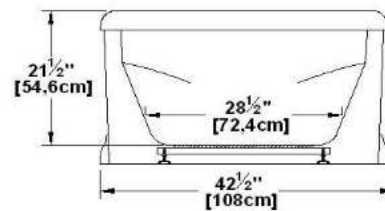

Legende with pedestal

Product code : **LE42PD**

Draft revision : **20121005092516**

External dimensions : **71" x 41,5" x 24" [180,3 cm x 105,4 cm x 61,0 cm]**

Serie : **freestand**

Seats : **2**

2012 catalog page : **27**

Lumbar support : **yes**

Arm rests : **no**

Low-profile available : **no**

Also available in DECKMOUNT

Draft and specs

Specifications	
Capacity :	64 IMP Gal. / 83,5 US Gal. / 290,9 liters
AeroMassage™ :	38 Easy Clean™ air jets
Super AeroMassage™ :	AeroMassage™ + 12 Easy Clean™ air jets
Dynamic Turbo™ :	unavailable
Confort Air™ :	unavailable
Characteristics :	Rounded decktop, With pedestal

Remarks	
*all measures have a precision of ± 1/4" (0,63cm)	
*internal dimensions taken at 4" (10cm) from bath bottom	
*capacity is measured by filling the soaker to 1-1/2" under the overflow	
*textured skirt available on all freestand products	
*shelf height is 3/4" on all "low-profile" models	